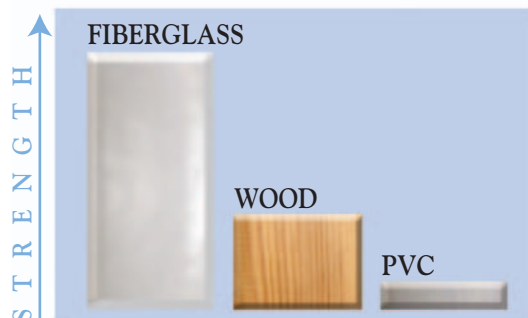

Thermotech's Insulated Fiberglass Patio Door

ENERGY EFFICIENCY NEVER LOOKED SO GOOD

THERMOTECH
windows

Thermotech's Insulated Fiberglass Patio Doors are different and better.

Pultruded fiberglass's singular combination of warmth, strength and durability makes it the ideal patio door framing material. With its insulated sash and frame, high security hardware and myriad of custom options, Thermotech's Insulated Fiberglass Patio Door fits in anywhere.

STANDARD FEATURES INCLUDE:

INSULATED SASH AND FRAME

Exceeds Energy Star
Standards by up to 50%.

DURABLE FIBERGLASS FRAMING

Stronger than PVC
and wood.

HIGH SECURITY LOCK

Two point
anti-lift lock.

OPTIONAL FEATURES INCLUDE: